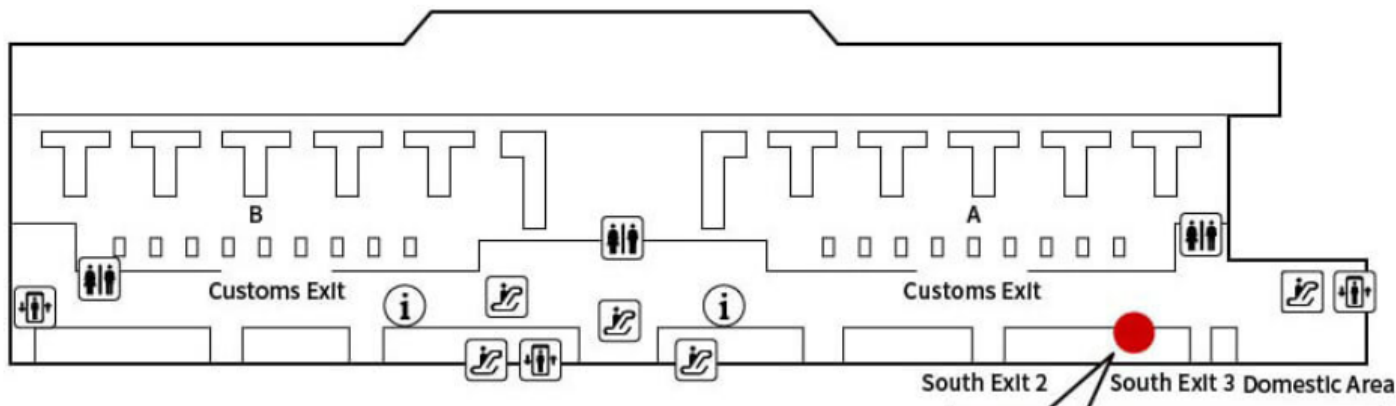

# Narita International Airport Terminal 2

## JALABC Arrival Counter

**JAL ABC COUNTER**

<b>Location</b>	<b>Arrival Floor (1<sup>st</sup> FL)</b>
<b>Business Hours</b>	<b>7:00am ~ 1 hour after the last Flight on arrival</b>
<b>To pick up</b>	<b>Please present your PASSPORT at the counter for Identity check</b>