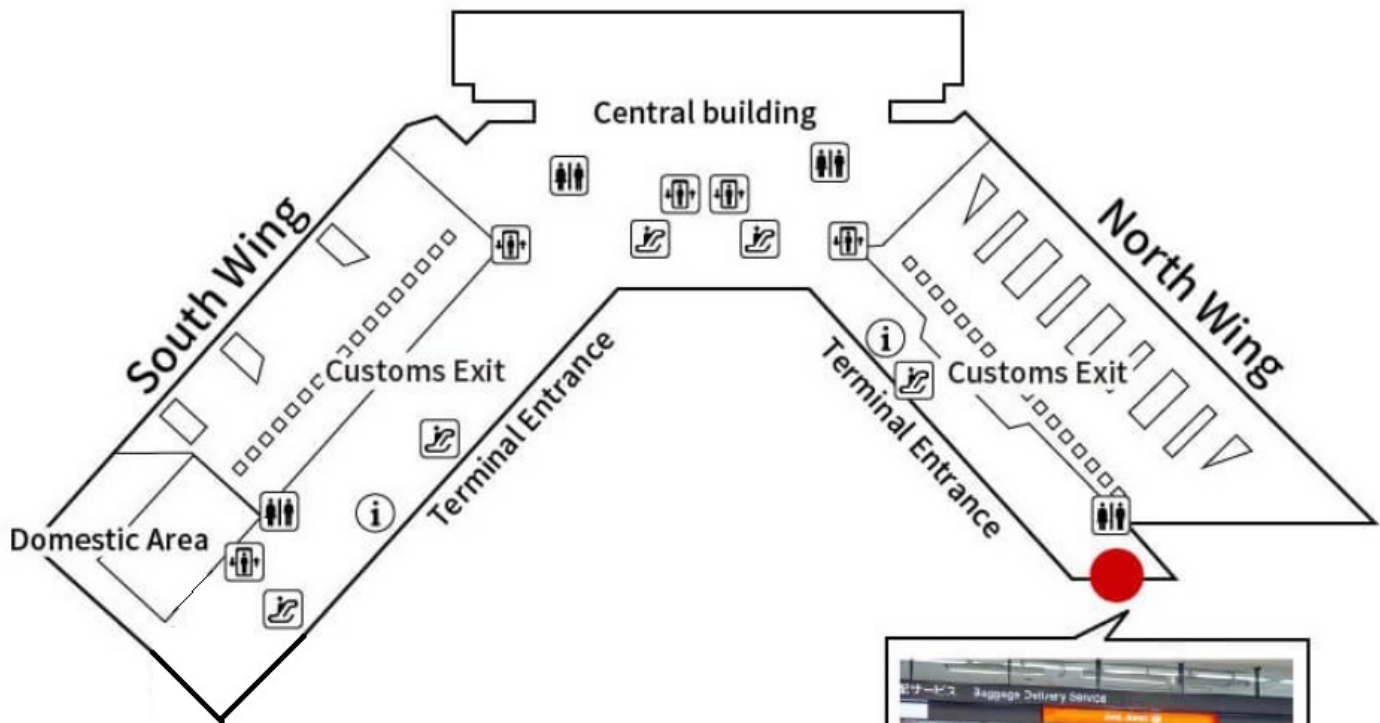

# Narita International Airport Terminal1 JALABC Arrival Counter North Wing

**JAL ABC COUNTER**

<b>Location</b>	<b>Arrival Floor (1<sup>st</sup> FL) North Wing</b>
<b>Business Hours</b>	<b>7:00am ~ 1 hour after the last Flight on arrival</b>
<b>To pick up</b>	<b>Please present your PASSPORT at the counter for Identity check</b>