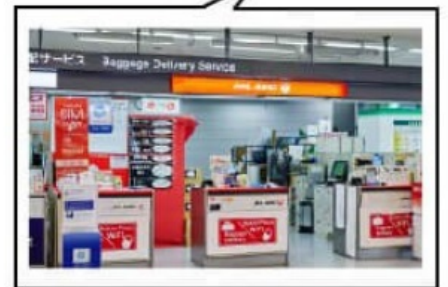

# Narita International Airport Terminal1 JALABC Arrival Counter North Wing

**JAL ABC COUNTER**

<b>Location</b>	<b>Arrival Floor (1<sup>st</sup> FL) North Wing</b>
<b>Business Hours</b>	<b>7:00am ~ 1 hour after the last Flight on arrival</b>
<b>To pick up</b>	<b>Please present your PASSPORT at the counter for Identity check</b>