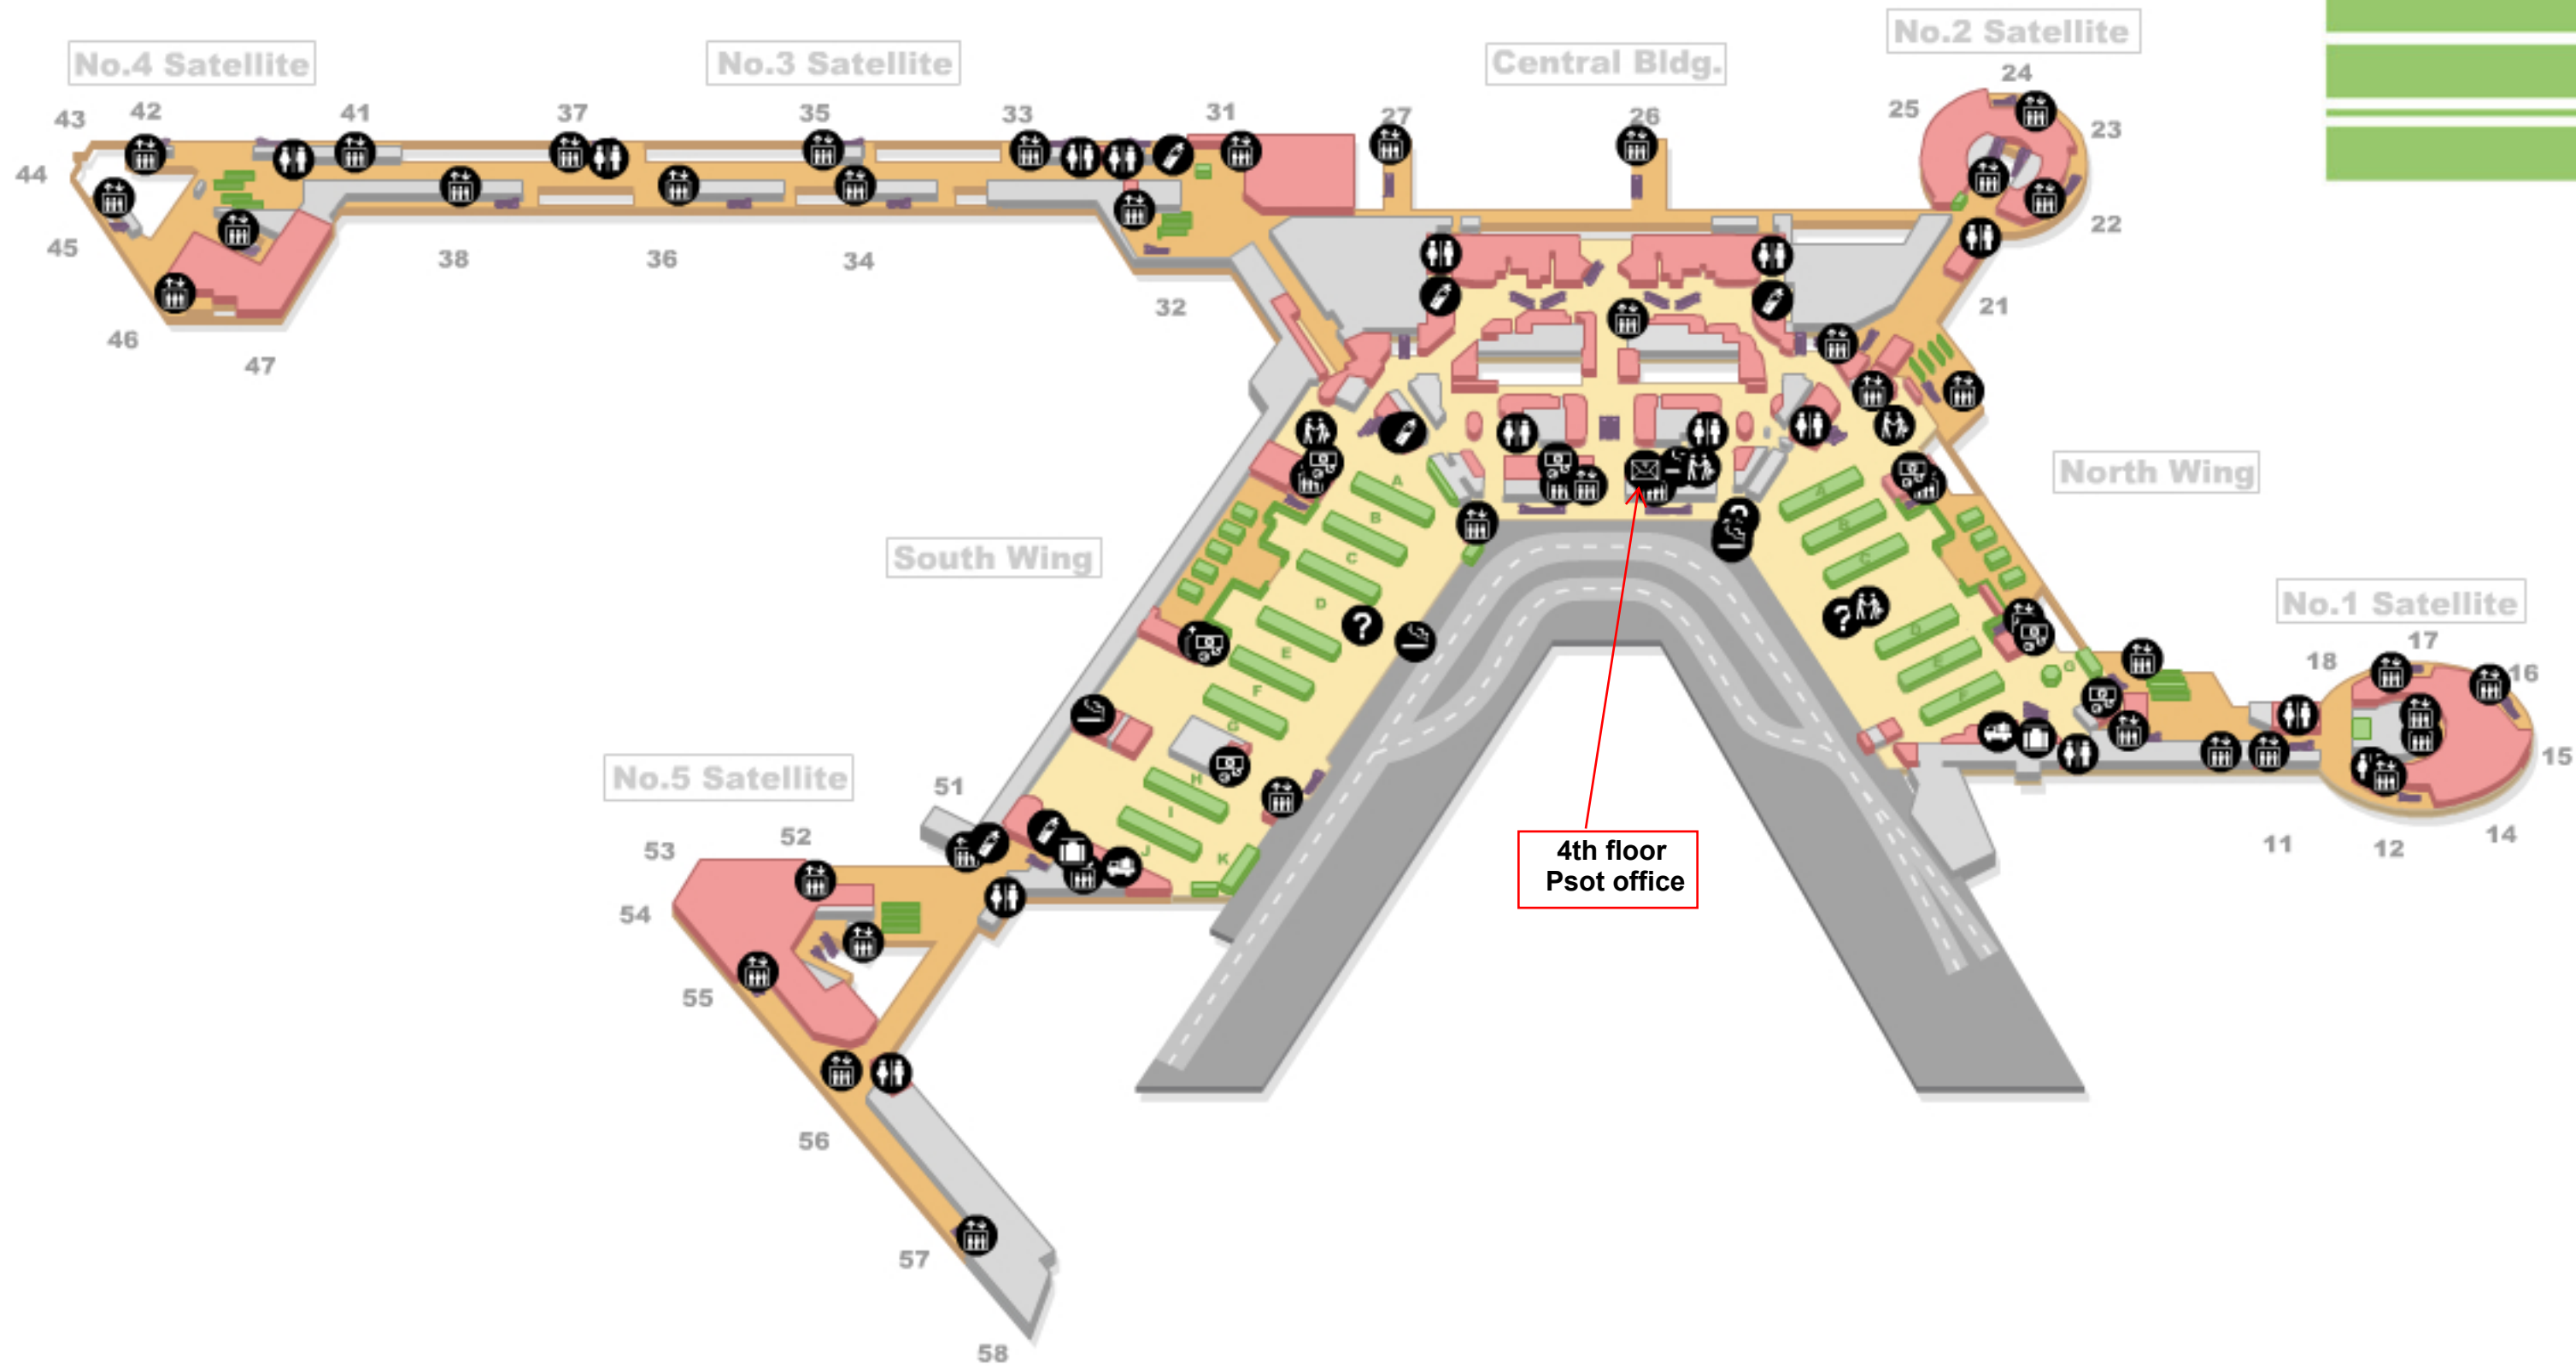

- 5F
- 4F
- 3F
- 2F
- 1F
- B1F

4th floor Pst office

- Shops & Services
- Service Counters

- |                  |                     |                     |
|------------------|---------------------|---------------------|
| Information      | Meeting Point       | Dayrooms & Showers  |
| Elevator         | Connecting Flights  | Children's Playroom |
| Rest Room        | Bank/Money Exchange | Railway             |
| Audio Video Room | Post Office         | Observation Deck    |
| Nursery          | Baggage Delivery    |                     |
| Smoking Area     | Baggage Storage     |                     |